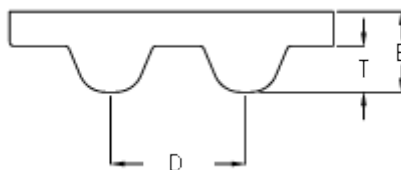

# Data Sheet

Article number: 602932750477

Description: Gates timing belt POWERGRIP®  
GTX 2200 8MX 65

## Measures

---

D (Pitch)	= 8
Height B mm	= 5.6
Height T mm	= 3.4
Length	= 2200
Number of teeth	= 275
Type	= 2200 8MX 65
Width	= 65